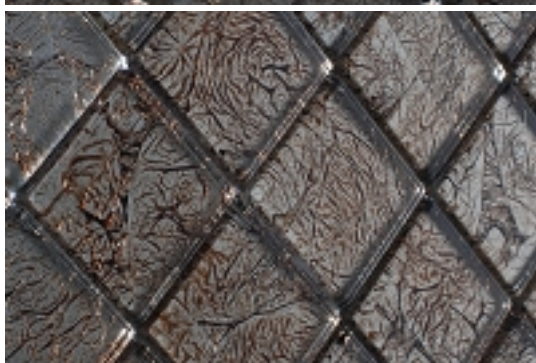

Grey Glass Mosaic Tile EXCLUSIVE DESIGN G25/8

product cod: AAMGL08-XX-025

category: Home > Mosaic tiles > Mosaic material > glass mosaic tiles

Grey glass mosaic tile EXCLUSIVE DESIGN G25/8