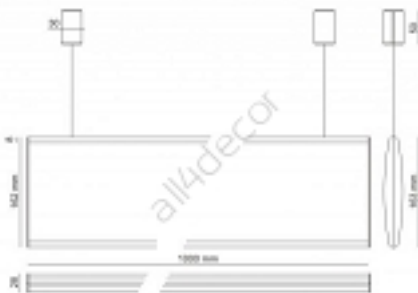

Hanging Sign CIRCLE Swing Sign 1000x162mm Double Sided

product cod: 9A02376-01-202

category: Office > wayfinding > hanging signs

Hanging Sign CIRCLE Swing Sign 1000x162mm Double Sided
aluminium profile: silver
ending cap: grey

The insert form sizes according to the width of Circle Direction profiles

	Profile / Form size	
	122mm.....	length x 120mm
	162mm.....	length x 160mm
	213mm.....	length x 210mm

Picture description

- 1** Construction element - aluminium profile
- 2** PVC Insert - Graphic design
- 3** PVC Insert - Anti-glare transparent
- 4** Plastic end cap
- 5** Steel cord - standard length 150cm
- 6** Mounting cover

i **Non-standard lengths on request**